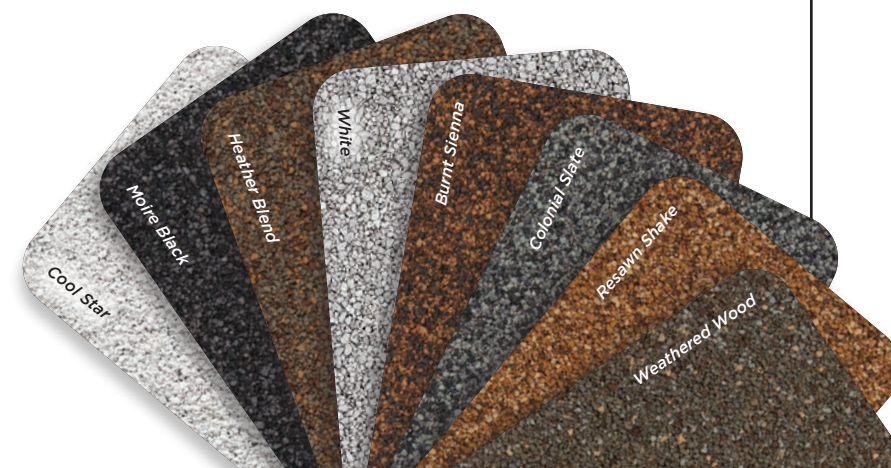

Grand Manor, shown in Stonegate Gray

GRAND MANOR® COLOR PALETTE

Black Pearl

Brownstone

Colonial Slate

Gatehouse Slate

Georgian Brick

Sherwood Forest

See actual warranty for specific details and limitations.

Add a Little Accent to Your Roof

For a finishing touch to cap hips and ridges, use Shingle Ridge® accessory— available in colors to match your Grand Manor shingles. For the best performance, use CertainTeed High-Performance Starter— the only approved installation alternative to using the shingles themselves.

Color Companion Products™ for Flat Roof Areas

With CertainTeed Flintlastic® SA, you can coordinate flat roof areas like carports, canopies and porches with your main roof. Flintlastic SA is a self-adhering low slope roofing product available in eight colors that complement some of the most popular CertainTeed shingles.